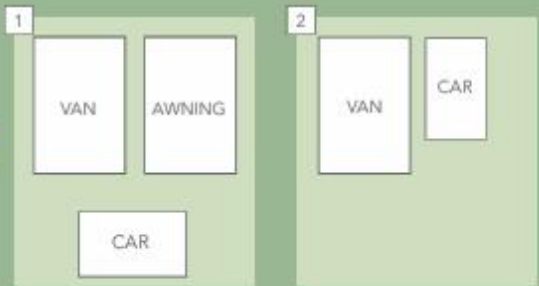

- Licensed Bar
- Food & Drink

Our site quiet time is from 10pm – 8am. Barriers are locked during these times and key fobs will not work. We ask you NOT to move vehicles in quiet time and please respect other's pitch privacy at ALL TIMES by using pathways and roads and not cutting through pitches. Thank You.