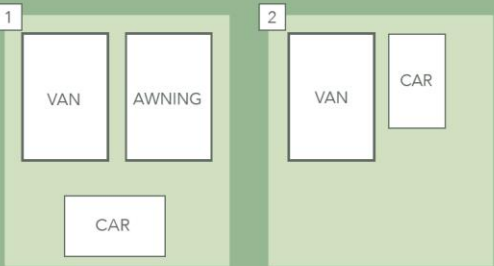

- Licensed Bar
- Food & Drink

**Our site quiet time is from 10pm – 8am. Barriers are locked during these times and key fobs will not work. We ask you NOT to move vehicles in quiet time and please respect other's pitch privacy at ALL TIMES by using pathways and roads and not cutting through pitches. Thank You.**