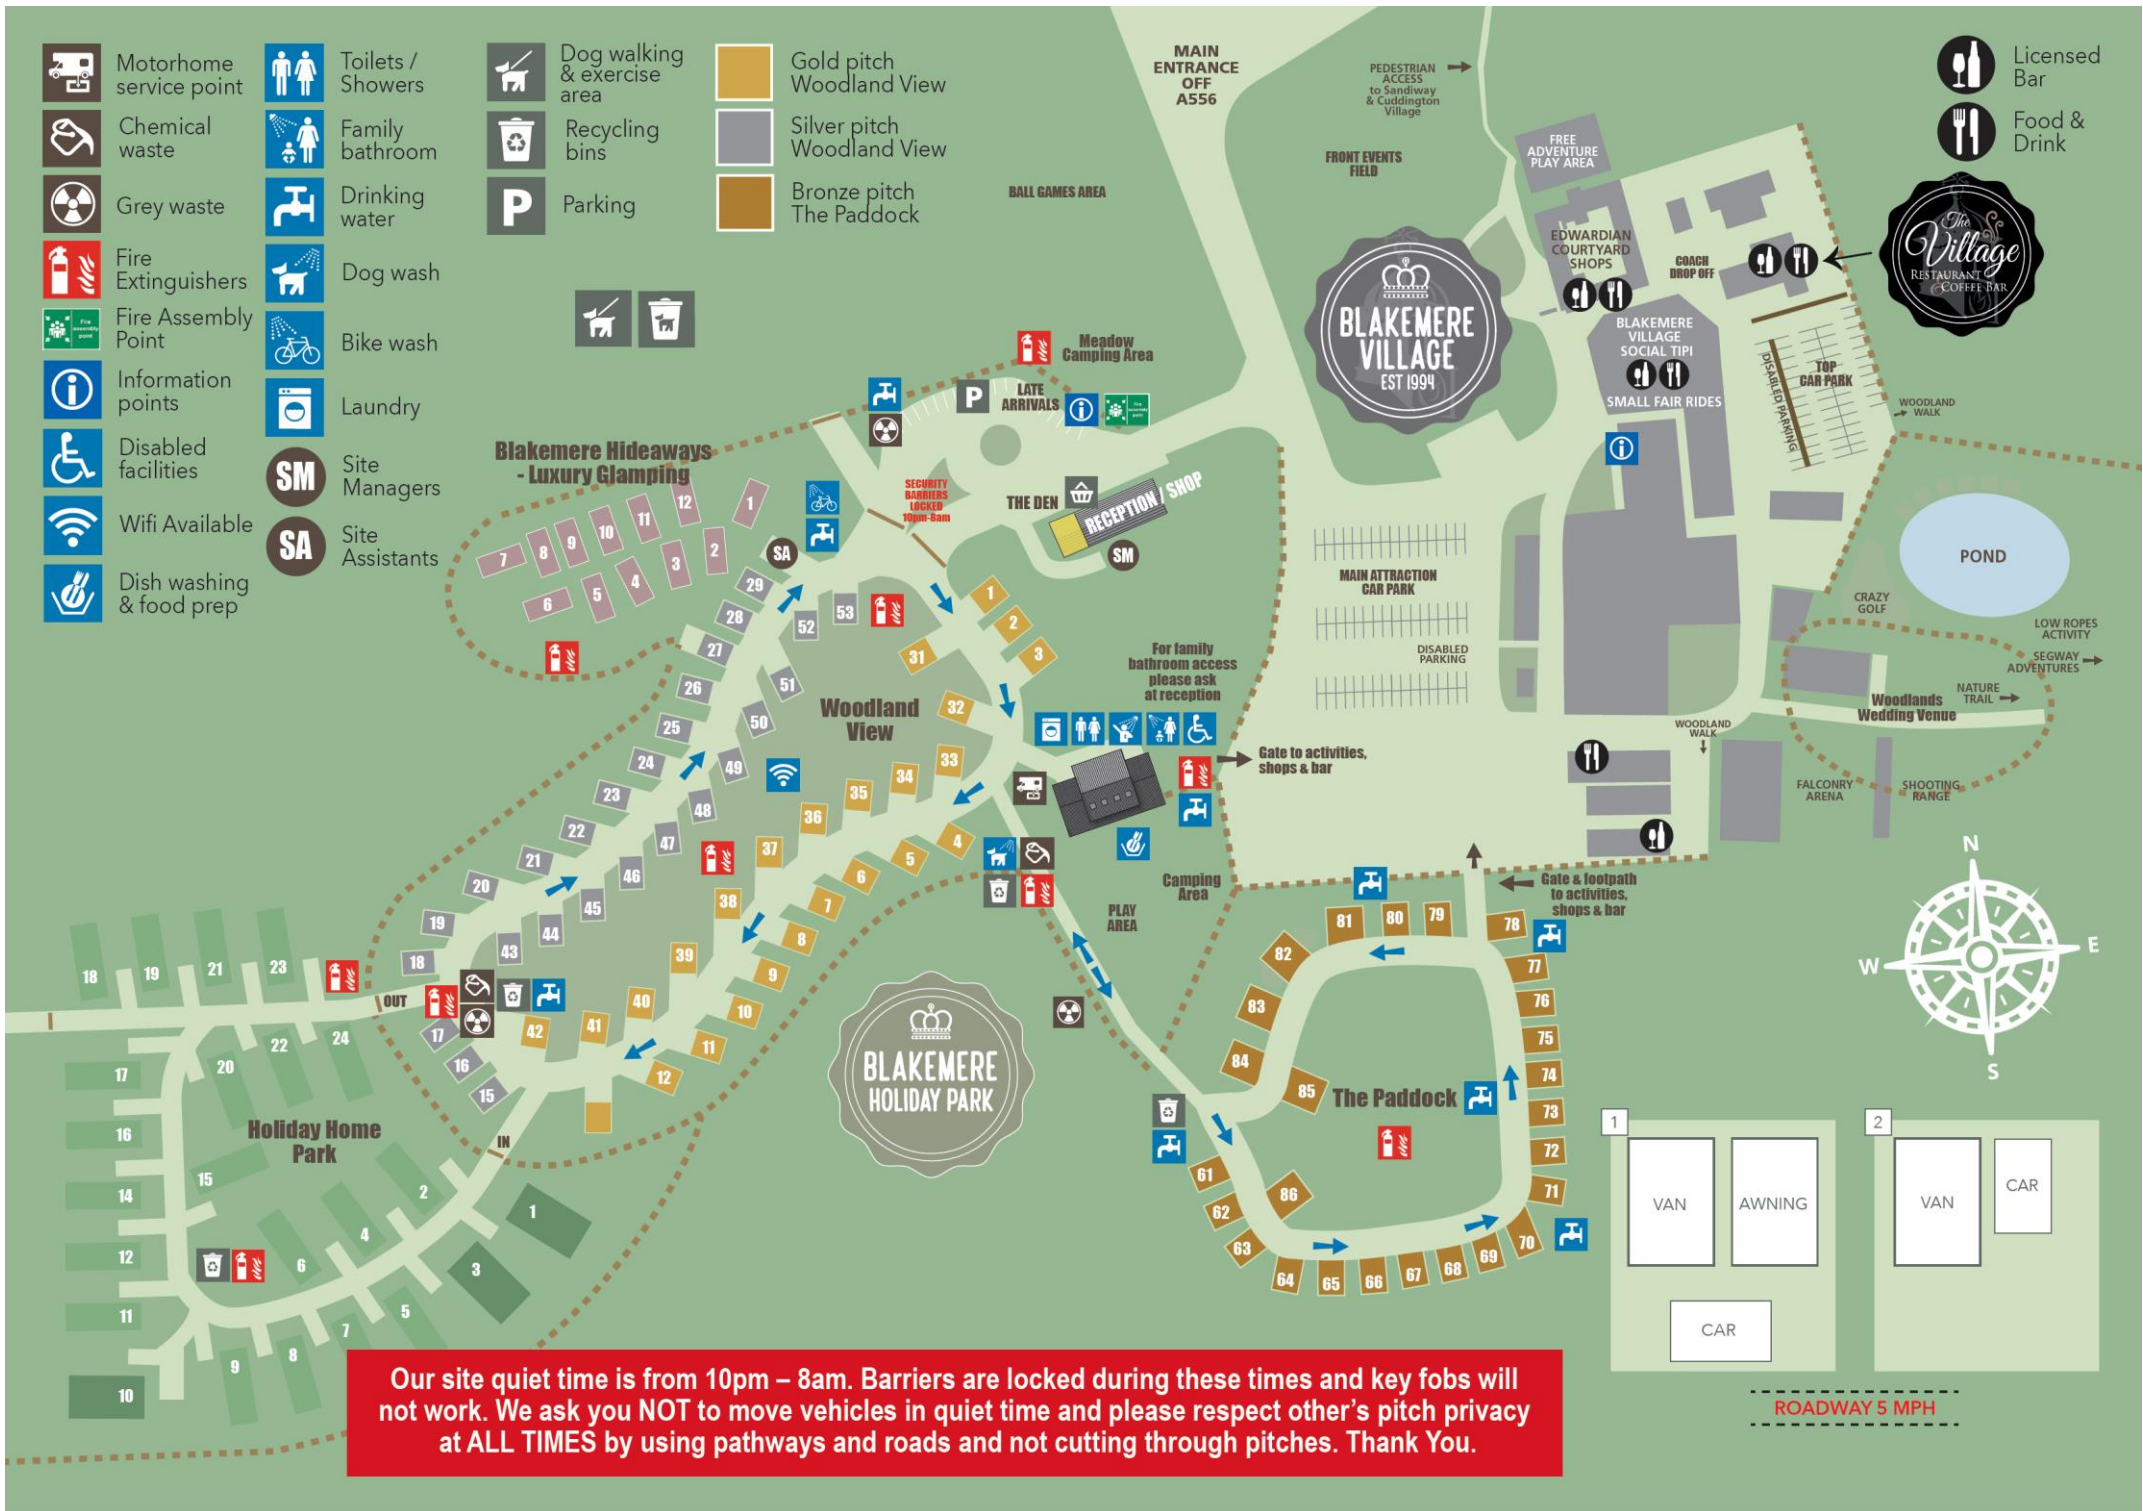

- Motorhome service point
- Chemical waste
- Grey waste
- Fire Extinguishers
- Fire Assembly Point
- Information points
- Disabled facilities
- Wifi Available
- Dish washing & food prep
- Toilets / Showers
- Family bathroom
- Drinking water
- Dog wash
- Bike wash
- Laundry
- Site Managers
- Site Assistants
- Dog walking & exercise area
- Recycling bins
- Parking
- Gold pitch Woodland View
- Silver pitch Woodland View
- Bronze pitch The Paddock

- Licensed Bar
- Food & Drink

**Our site quiet time is from 10pm – 8am. Barriers are locked during these times and key fobs will not work. We ask you NOT to move vehicles in quiet time and please respect other's pitch privacy at ALL TIMES by using pathways and roads and not cutting through pitches. Thank You.**

ROADWAY 5 MPH